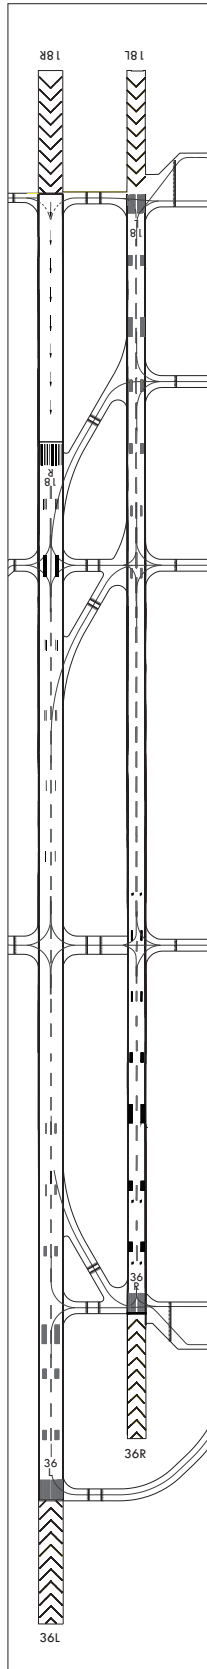

AERODROME  
CHART - ICAO

35°10'50"N  
128°56'17"E ELEV 13 ft

TWR	118.1	118.450	233.3	236.6
GND	121.9	275.8		
APRON	121.65	317.45		

BUSAN / Gimhae INTL

Change : Information of strength for RWYs.

LIGHTING AND  
MARKING CHART

BUSAN / Gimhae INTL

MARKING AIDS RWY 18L/36R AND 18R/36L AND EXIT TWY

LIGHTING AIDS RWY 18L/36R AND 18R/36L AND EXIT TWY