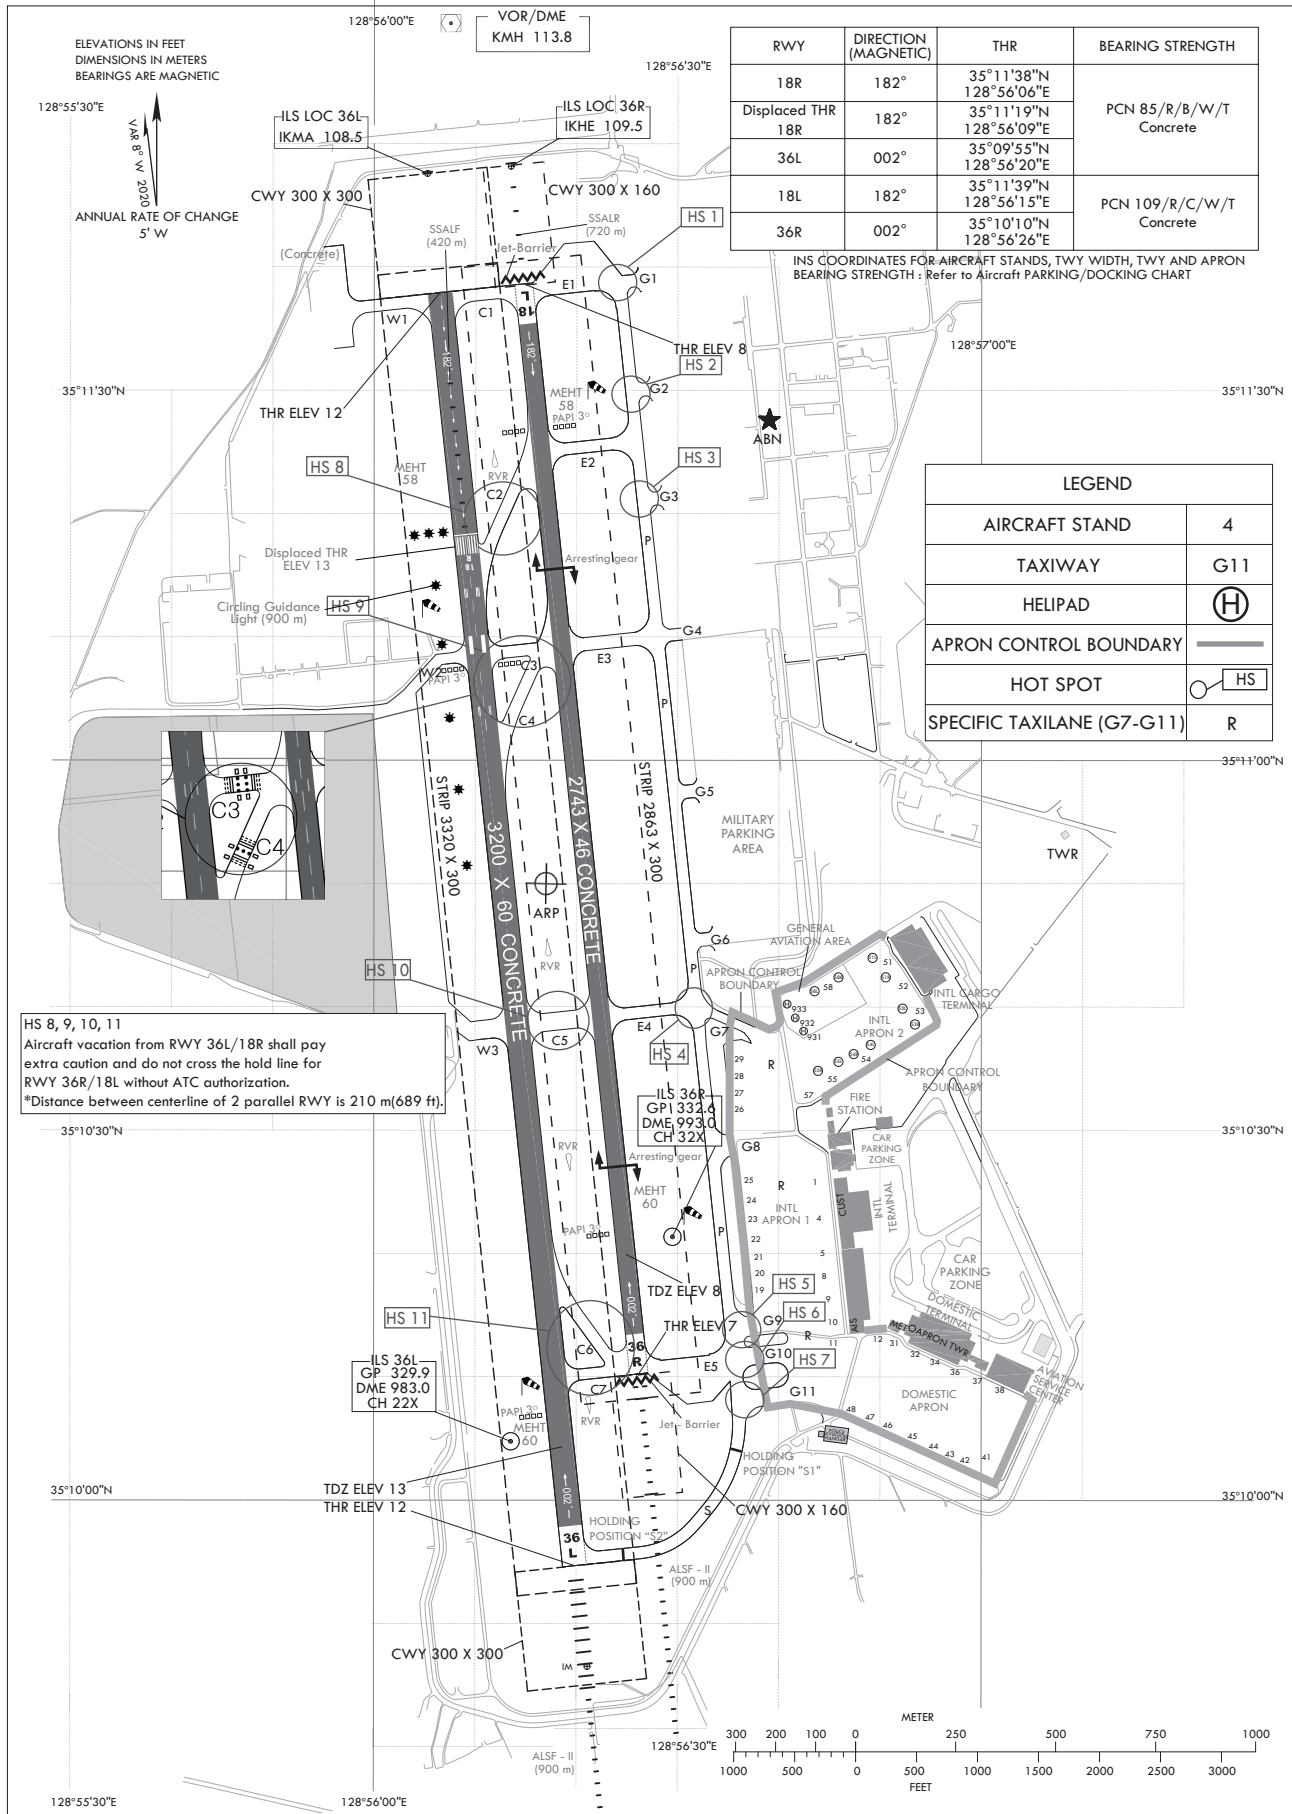

AERODROME  
CHART - ICAO

35°10'50"N  
128°56'17"E ELEV 13 ft

TWR	118.1	118.450	233.3	236.6
GND	121.9	275.8		
APRON	121.65	317.45		

BUSAN / Gimhae INTL

Change : Information of strength for RWYs.

LIGHTING AND  
MARKING CHART

BUSAN / Gimhae INTL

MARKING AIDS RWY 18L/36R AND 18R/36L AND EXIT TWY

LIGHTING AIDS RWY 18L/36R AND 18R/36L AND EXIT TWY